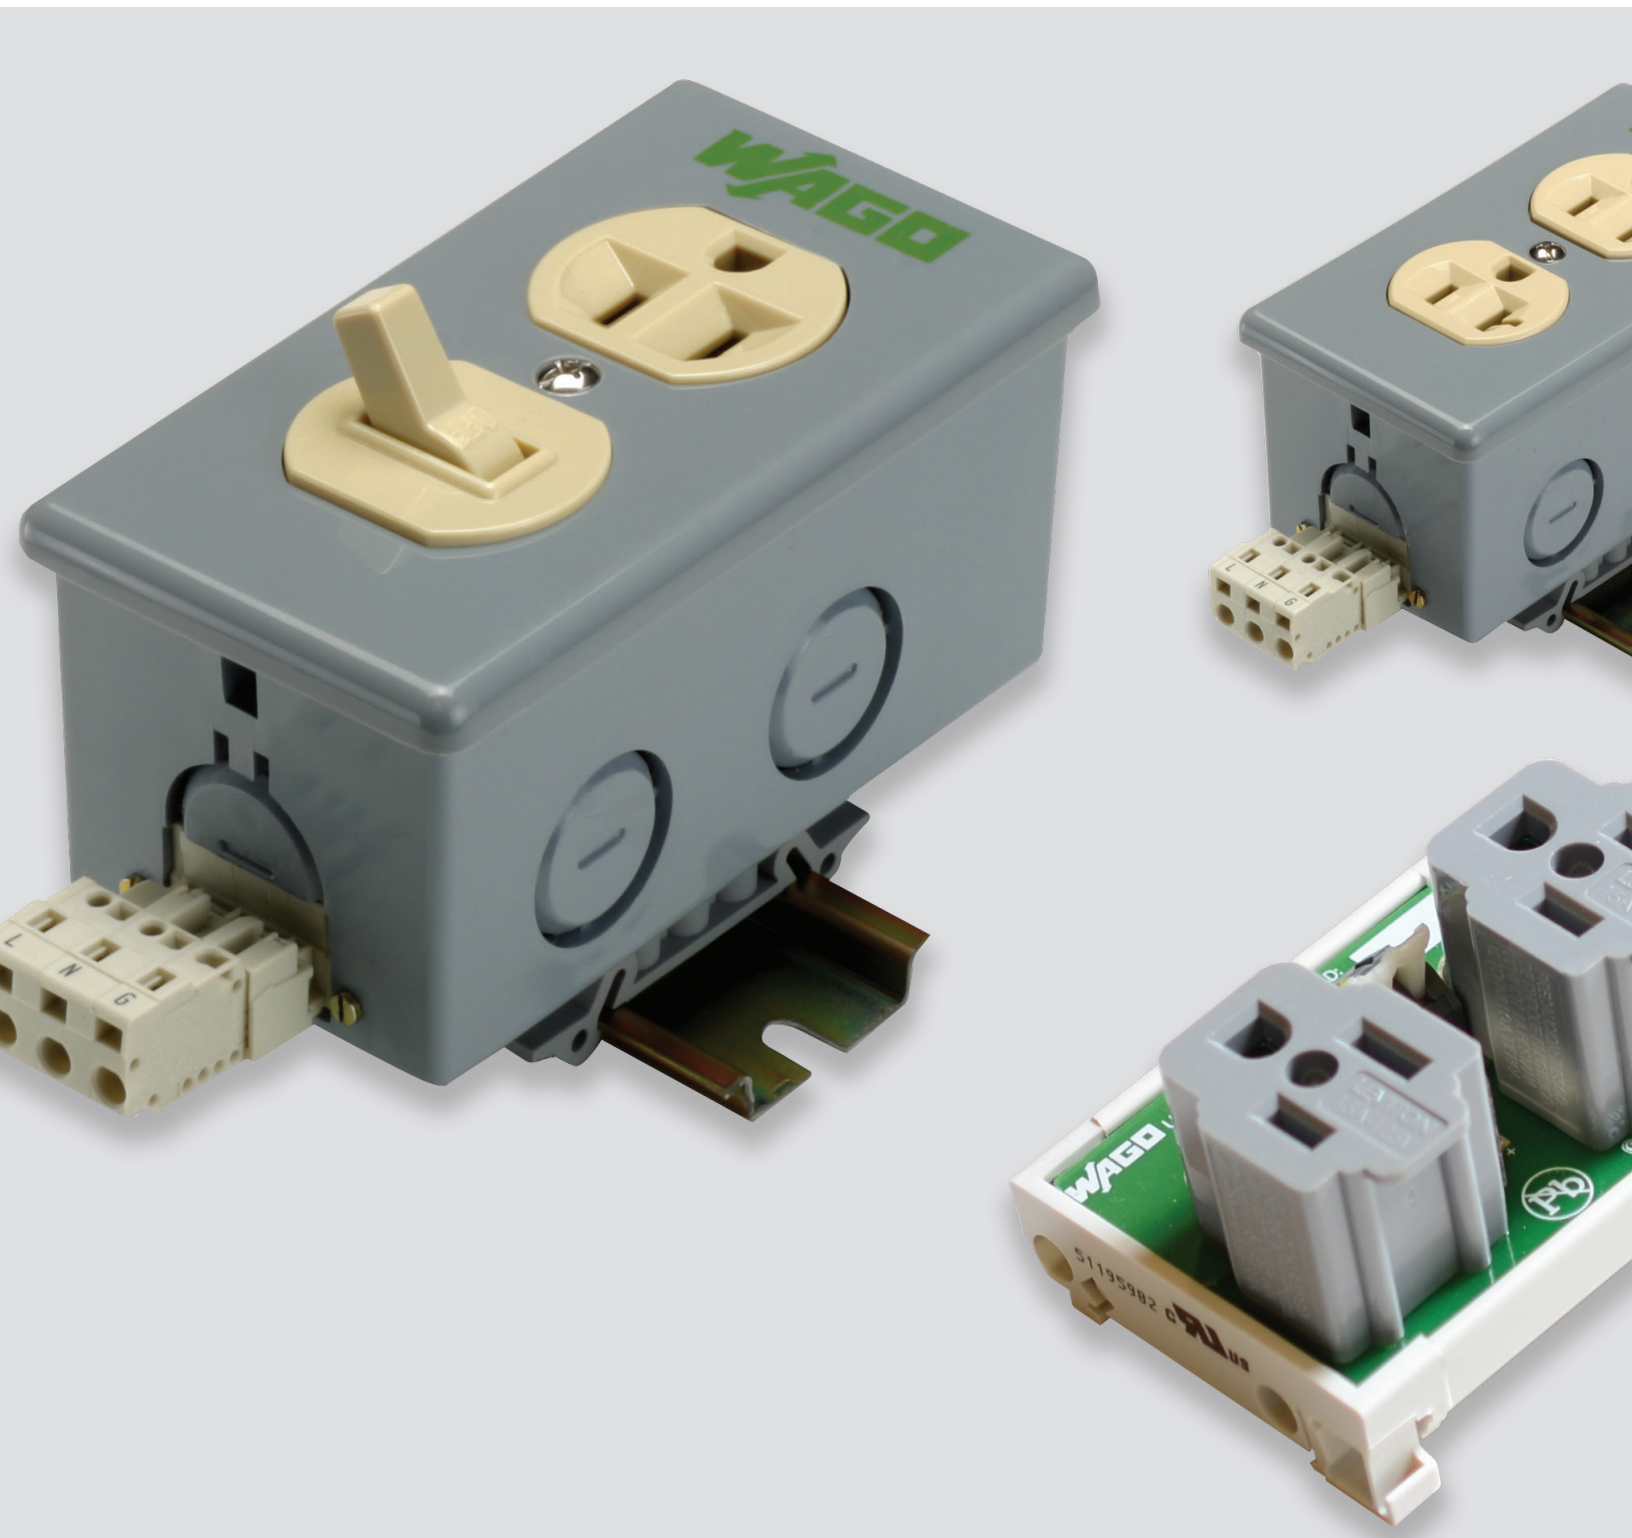

# CONVENIENT POWER OUTLET - CPO SERIES

## DIN Rail Mount Outlet Boxes

# CPO SERIES - DIN RAIL MOUNT OUTLETS

Plug-in power is within reach with WAGO Convenient Power Outlets. The CPO Series allows power sources to be placed where they are most useful in the control cabinet for laptops, solder irons, test equipment, lighting, etc. The CPO Series significantly reduces time, cost and frustration compared to the manual assembly of outlet boxes.

## ADVANTAGES:

- Power input terminal blocks with CAGE CLAMP® connection technology for fast, easy and maintenance-free wiring
- Power input terminal block is pre-marked for safe wiring
- Compact design takes up less space
- All U.S. standard outlet boxes contain UL listed receptacles
- Built-in test point for easy troubleshooting